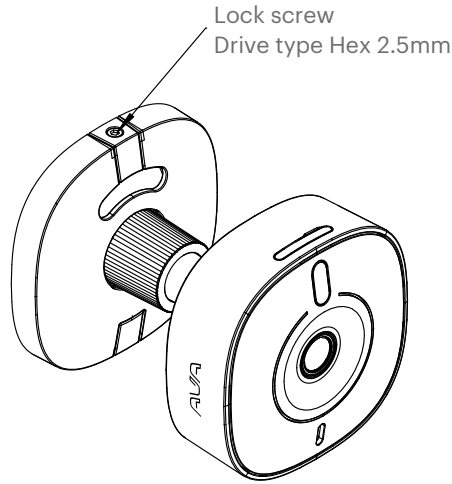

# Technical drawings

## Camera Housing

Front view

Side view

Rear view

Threaded insert  
1/4 in -20 UNC  $\nabla$  5 mm [0.23 in]

## Ball Joint Mount

Front 3/4 view

Side view

Rear view