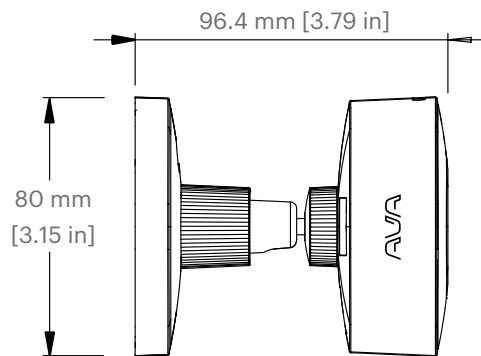

Technical drawings

Ball Joint Mount

Front 3/4 view

Side view

Rear view